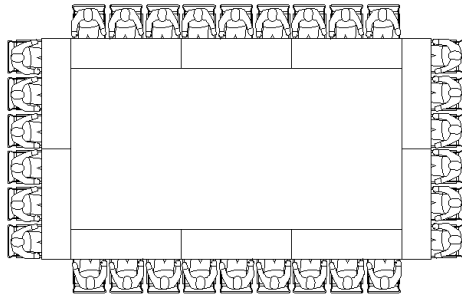

## SEATING CAPACITY

BANQUET STYLE - 80

COCKTAIL STYLE - 60

INCLUDES STANDING HIGH-TOP TABLES

THEATER STYLE - 100

HOLLOW SQUARE CONFERENCE- 36

HORSESHOE CONFERENCE - 30

CLASSROOM CONFERENCE – 60  
TABLE SIZE NOT AVAILABLE FROM THE HERALD CENTER

- PODIUM PROVIDED
- BANQUET TABLES AND CHAIRS AVAILABLE AS A PART OF YOUR PACKAGE
  - 5 – 8ft long tables
  - 5 – 6ft long tables
  - 15 – 5ft round tables
  - 5 – 4ft round tables
  - 5 – High Top tables
- 125 Banquet style Chairs

<u>Table Size</u>	<u>Tablecloth Size</u>			
	60 x 102 inch Rectangular	60 x 126 Inch Rectangular	90 x 132 inch Rectangular	90 x 156 inch Rectangular
<b>6 ft.</b> 72" L x 30" w x 30" H	15" Drop	Sides: 27" Drop Front & Back: 15" Drop	Full Drape	Puddle
<b>8 ft.</b> 96" L x 30" W x 30"H	Sides: 3" Drop Front & Back: 15" Drop	15" Drop	Sides: 18" Drop Front & Back: 30" Drop	Full Drape

<u>Table Size</u>	<u>Tablecloth Size</u>			
	90 inch Round	108 inch Round	120 inch Round	132 inch Round
<b>30"</b> 30" Round Top 30" Height	Full Drape	Puddle	Puddle	Puddle
<b>36"</b> 36" Round Top 30" Height	27" Drop	Puddle	Puddle	Puddle
<b>48"</b> 48" Round Top 30" Height	21" Drop	Full Drape	Puddle	Puddle
<b>60"</b> 60" Round Top 30" Height	15" Drop	24" Drop	Full Drape	Puddle
<b>72"</b> 72" Round Top 30" Height	9" Drop	18" Drop	24" Drop	Full Drape