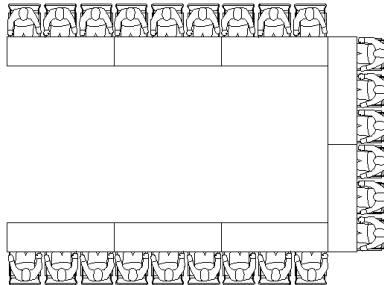

## SEATING CAPACITY

BANQUET STYLE - 80

COCKTAIL STYLE - 60

INCLUDES STANDING HIGH-TOP TABLES

THEATER STYLE - 100

HOLLOW SQUARE CONFERENCE- 36

HORSESHOE CONFERENCE - 30

CLASSROOM CONFERENCE – 60  
TABLE SIZE NOT AVAILABLE FROM THE HERALD CENTER

- PODIUM PROVIDED
- BANQUET TABLES AND CHAIRS AVAILABLE AS A PART OF YOUR PACKAGE
  - 5 – 8ft long tables
  - 5 – 6ft long tables
  - 15 – 5ft round tables
  - 5 – 4ft round tables
  - 5 – High Top tables
- 125 Banquet style Chairs

<u>Table Size</u>	<u>Tablecloth Size</u>			
	60 x 102 inch Rectangular	60 x 126 Inch Rectangular	90 x 132 inch Rectangular	90 x 156 inch Rectangular
<b>6 ft.</b> 72" L x 30" w x 30" H	15" Drop	Sides: 27" Drop Front & Back: 15" Drop	Full Drape	Puddle
<b>8 ft.</b> 96" L x 30" W x 30"H	Sides: 3" Drop Front & Back: 15" Drop	15" Drop	Sides: 18" Drop Front & Back: 30" Drop	Full Drape

<u>Table Size</u>	<u>Tablecloth Size</u>			
	90 inch Round	108 inch Round	120 inch Round	132 inch Round
<b>30"</b> 30" Round Top 30" Height	Full Drape	Puddle	Puddle	Puddle
<b>36"</b> 36" Round Top 30" Height	27" Drop	Puddle	Puddle	Puddle
<b>48"</b> 48" Round Top 30" Height	21" Drop	Full Drape	Puddle	Puddle
<b>60"</b> 60" Round Top 30" Height	15" Drop	24" Drop	Full Drape	Puddle
<b>72"</b> 72" Round Top 30" Height	9" Drop	18" Drop	24" Drop	Full Drape