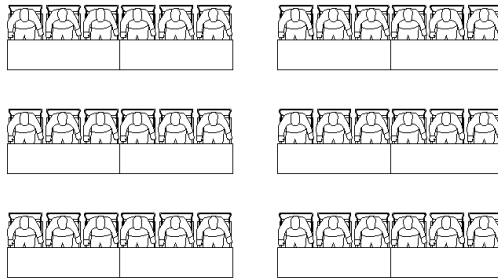

## SEATING CAPACITY

BANQUET STYLE - 80

COCKTAIL STYLE - 60

INCLUDES STANDING HIGH-TOP TABLES

THEATER STYLE - 100

HOLLOW SQUARE CONFERENCE- 36

HORSESHOE CONFERENCE - 30

CLASSROOM CONFERENCE – 60  
TABLE SIZE NOT AVAILABLE FROM THE HERALD CENTER

- PODIUM PROVIDED
- BANQUET TABLES AND CHAIRS AVAILABLE AS A PART OF YOUR PACKAGE
  - 5 – 8ft long tables
  - 5 – 6ft long tables
  - 15 – 5ft round tables
  - 5 – 4ft round tables
  - 5 – High Top tables
- 125 Banquet style Chairs

<u>Table Size</u>	<u>Tablecloth Size</u>			
	60 x 102 inch Rectangular	60 x 126 Inch Rectangular	90 x 132 inch Rectangular	90 x 156 inch Rectangular
<b>6 ft.</b> 72" L x 30" w x 30" H	15" Drop	Sides: 27" Drop Front & Back: 15" Drop	Full Drape	Puddle
<b>8 ft.</b> 96" L x 30" W x 30"H	Sides: 3" Drop Front & Back: 15" Drop	15" Drop	Sides: 18" Drop Front & Back: 30" Drop	Full Drape